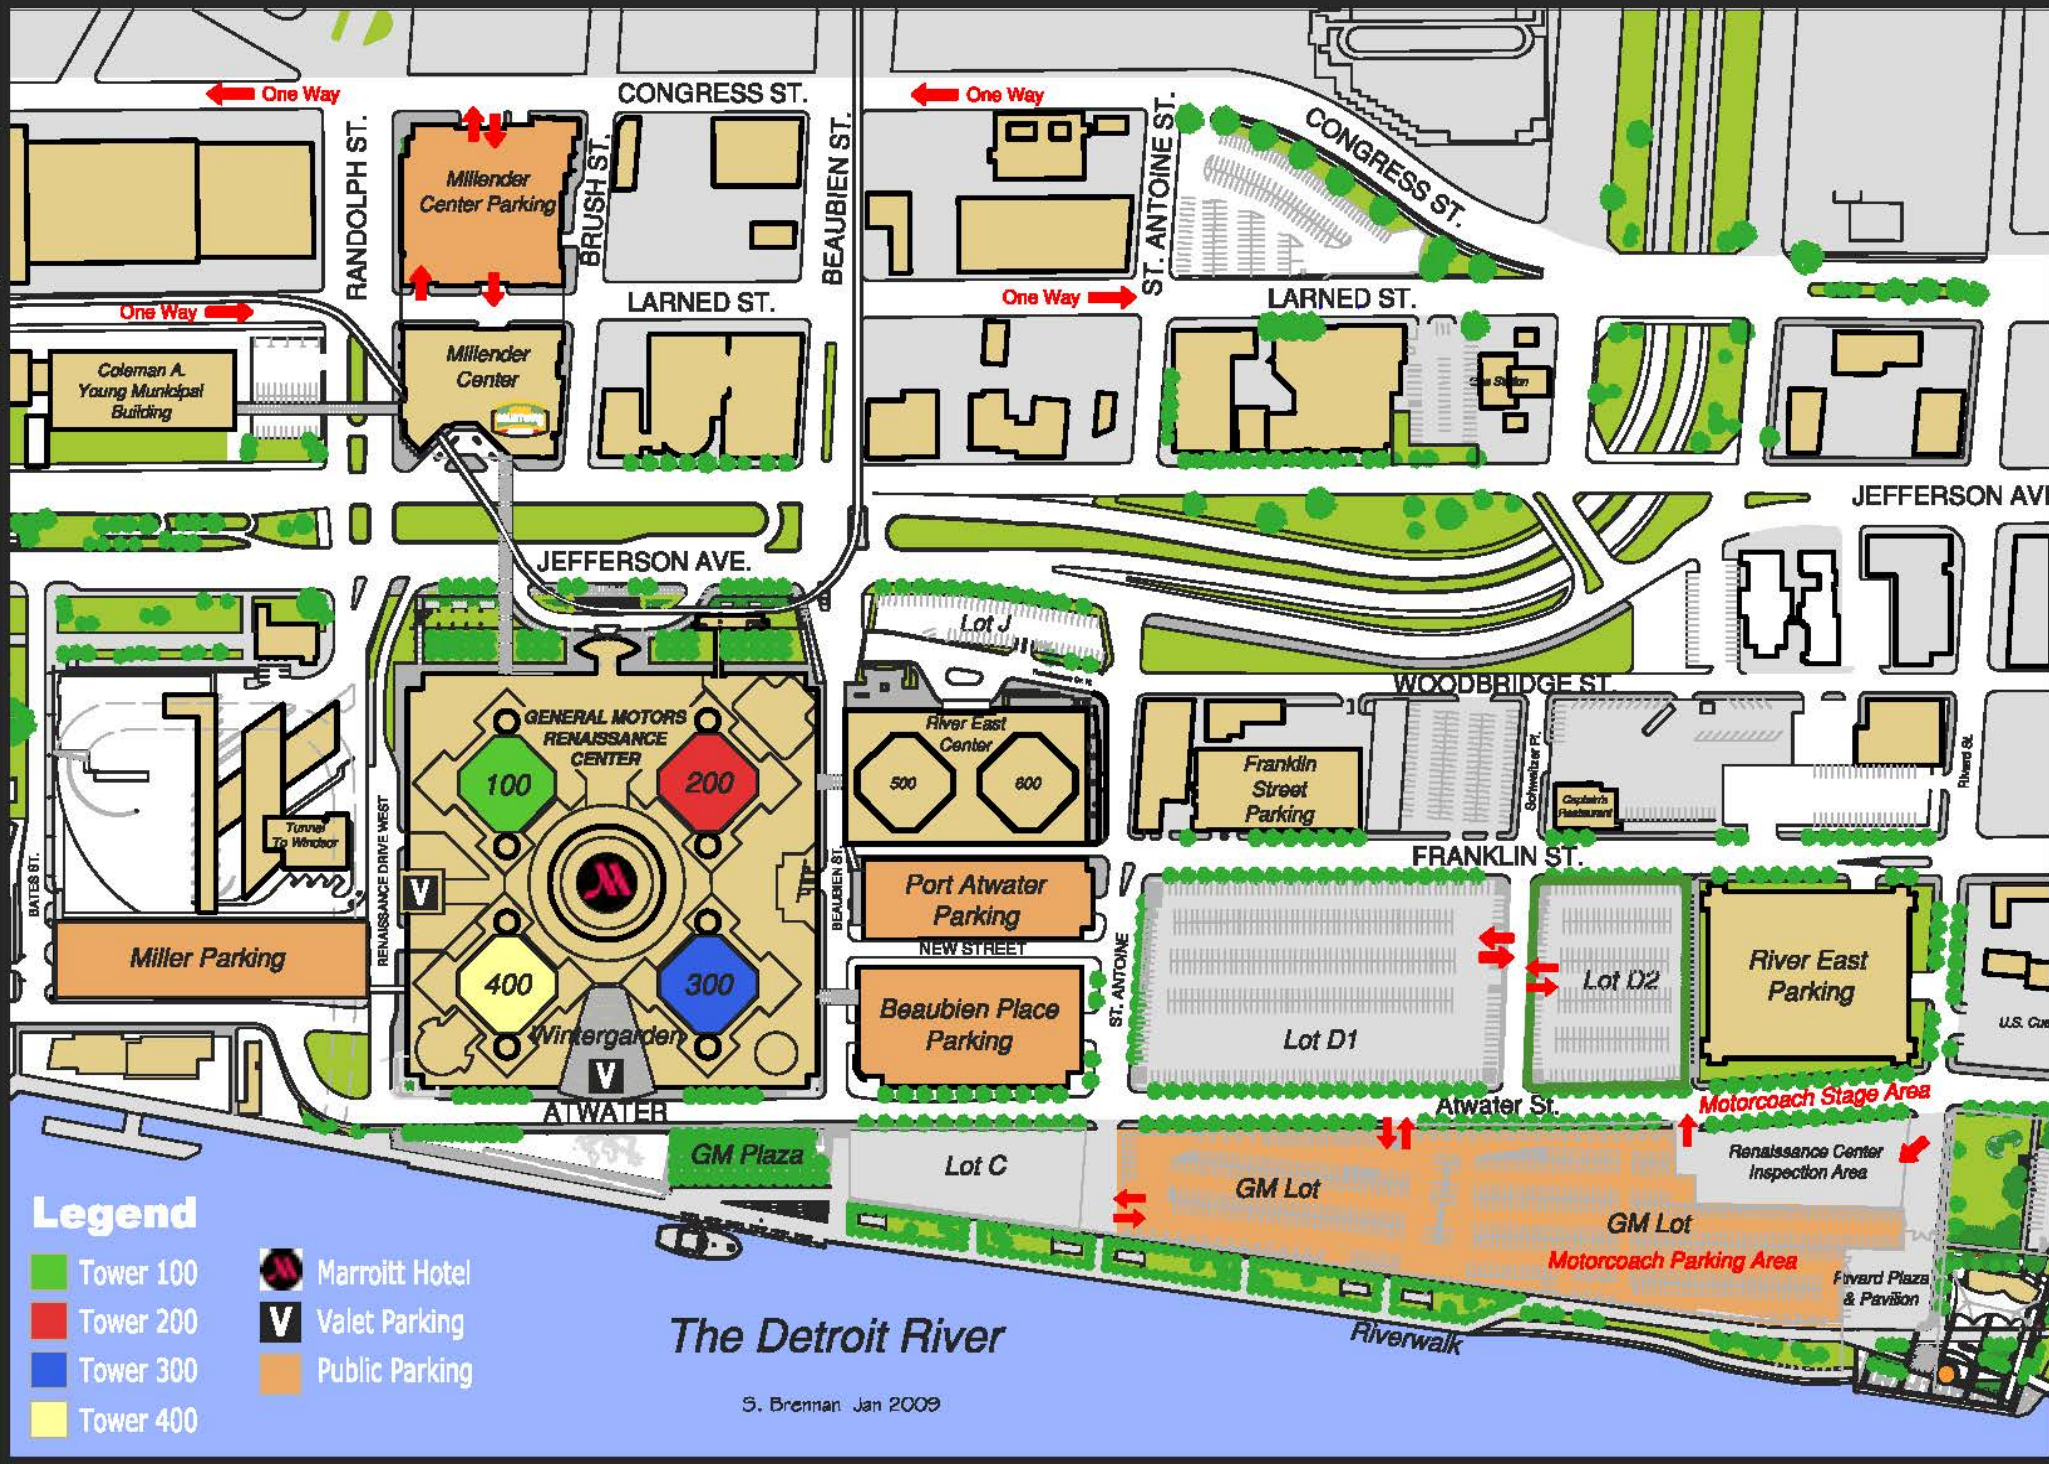

GM Renaissance Center Complex

Legend

- Tower 100
- Tower 200
- Tower 300
- Tower 400
-  Marroitt Hotel
-  Valet Parking
- Public Parking

The Detroit River