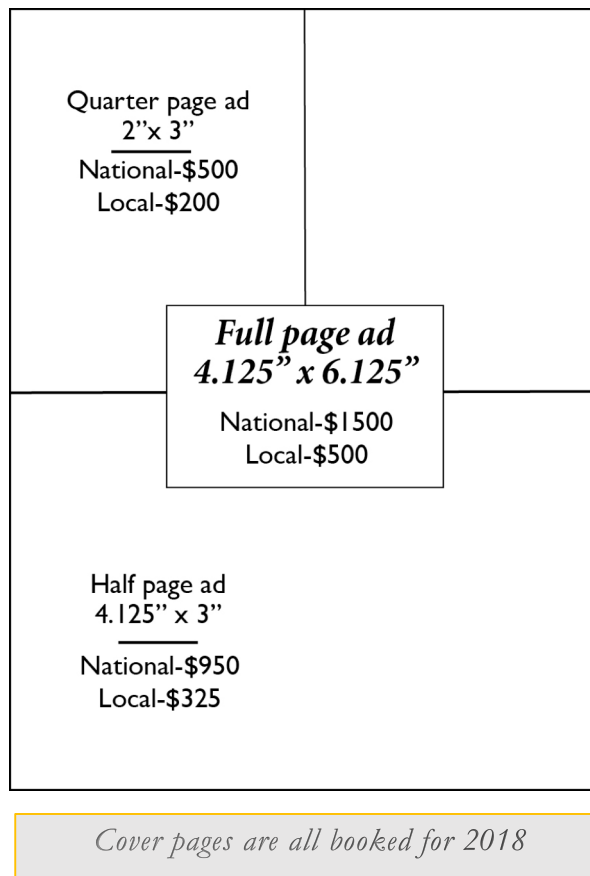

2018 Summer Program Guide Ad sizes and Rates

Amma's Summer Tour Program Guide is distributed to those attending the programs at each Tour city. The programs will be held at cities* in the following areas: Pacific Northwest, Northern California, Southern California, New Mexico, Texas,

Illinois, Washington DC, New York, New England

(*Cities and locations within each state are yet to be determined)

National ads will appear in all the books across the country
Local ads will appear only in the individual city's book, in the local section